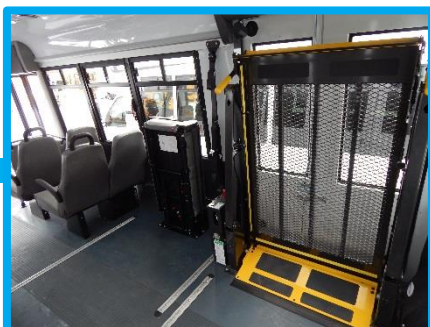

## SPECIFICATIONS

Exterior length overall	283"
Exterior width overall	96"
Exterior height overall	118"
Interior width at hip	93"
Interior height at center line	76"
Wheelbase	158"
Engine	6,8 L Gas
Transmission	6 Speed AOD
GVRW	12,500 #
Fuel Tank	40 G

## DESCRIPTION

- Ford chassis
- Mid-hi seats with top grab
- Top grab aisle side
- 68K BTU A/C
- 42K BTU heater
- Braun Century lift
- QRT-Max tie downs
- L-Tracks on floor
- Rear emergency door
- T-Slider side windows
- Additional leaf spring
- Aisle side arm rest
- Entry door key switch
- Heated mirrors