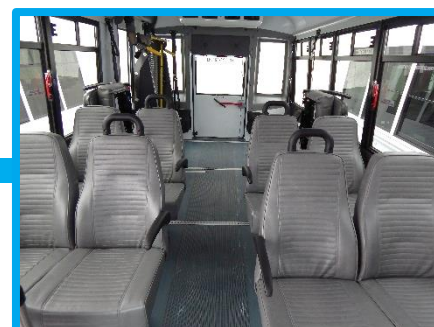

## SPECIFICATIONS

Exterior length overall	283"
Exterior width overall	96"
Exterior height overall	118"
Interior width at hip	93"
Interior height at center line	76"
Wheelbase	158"
Engine	6,8 L Gas
Transmission	6 Speed AOD
GVRW	12,500 #
Fuel Tank	40 G

## DESCRIPTION

- Ford chassis
- Mid-hi seats with top grab
- Top grab aisle side
- 68K BTU A/C
- 42K BTU heater
- Braun Century lift
- QRT-Max tie downs
- L-Tracks on floor
- Rear emergency door
- T-Slider side windows
- Additional leaf spring
- Aisle side arm rest
- Entry door key switch
- Heated mirrors