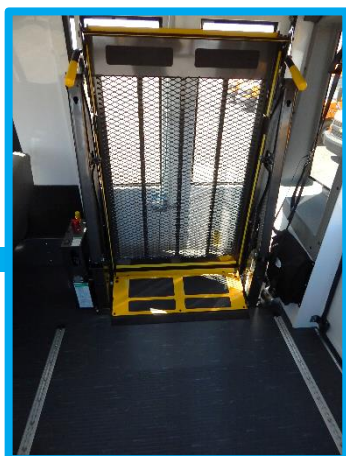

DS-Series

A LEGACY OF
BUS INNOVATIONS

SPECIFICATIONS

Exterior length overall	283"
Exterior width overall	96"
Exterior height overall	118"
Interior width at hip	93"
Interior height at center line	76"
Wheelbase	158"
Engine	6,8 L Gas
Transmission	6 Speed AOD
GVRW	12,500 #
Fuel Tank	40 G

DESCRIPTION

- Ford chassis
- Mid-hi seats with top grab
- Top grab aisle side
- 68K BTU A/C
- 42K BTU heater
- Braun Century lift
- QRT-Max tie downs
- L-Tracks on floor
- Rear emergency door
- T-Slider side windows
- Additional leaf spring
- Aisle side arm rest
- Entry door key switch
- Heated mirrors